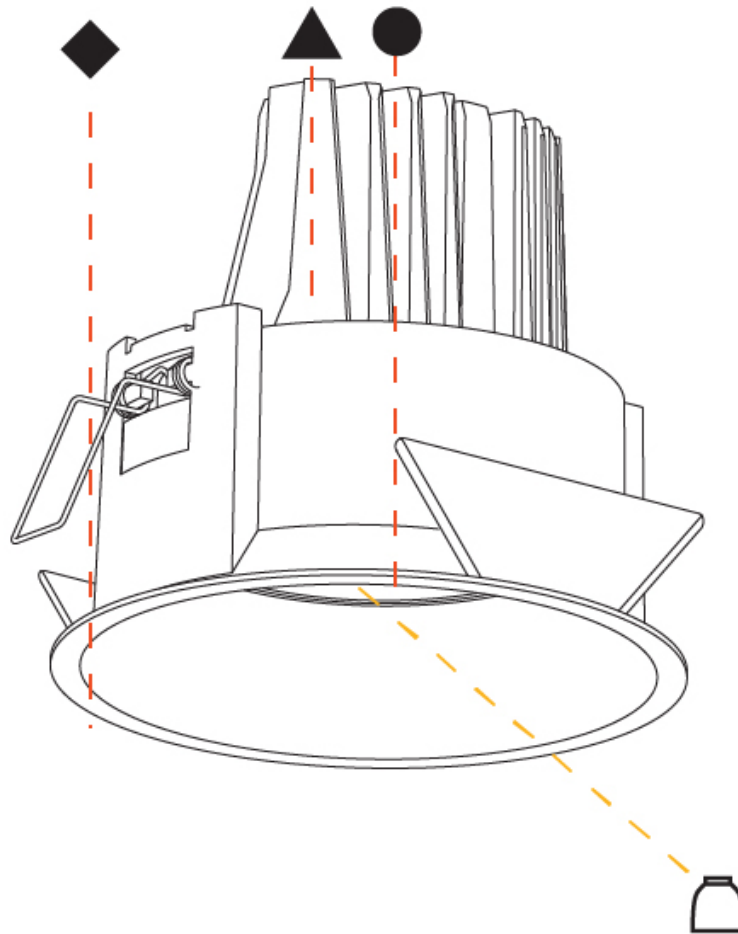

MECHANIQ ROUND DEEP RECESSED

A35064-

PROJECT _____

TYPE _____

SPECIFIER _____

QUANTITY _____

DATE _____

A