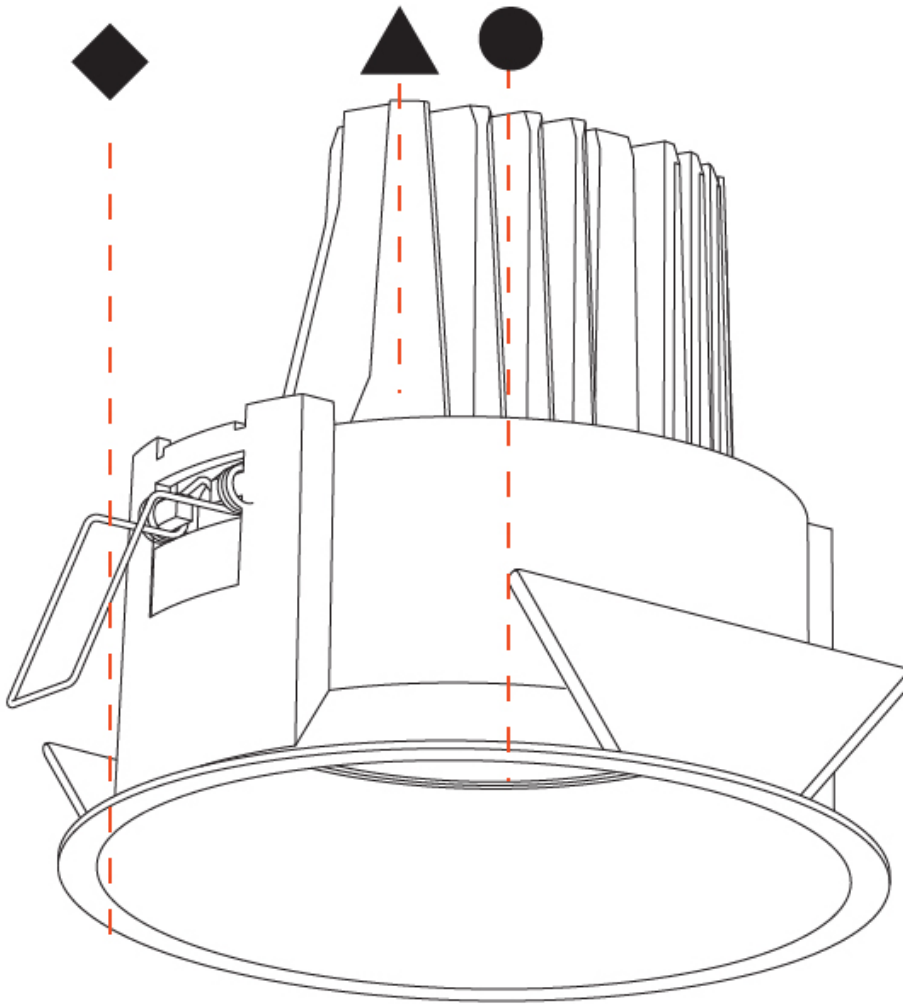

MECHANIQ ROUND DEEP RECESSED

A35061-

PROJECT	_____
TYPE	_____
SPECIFIER	_____
QUANTITY	_____
DATE	_____

A